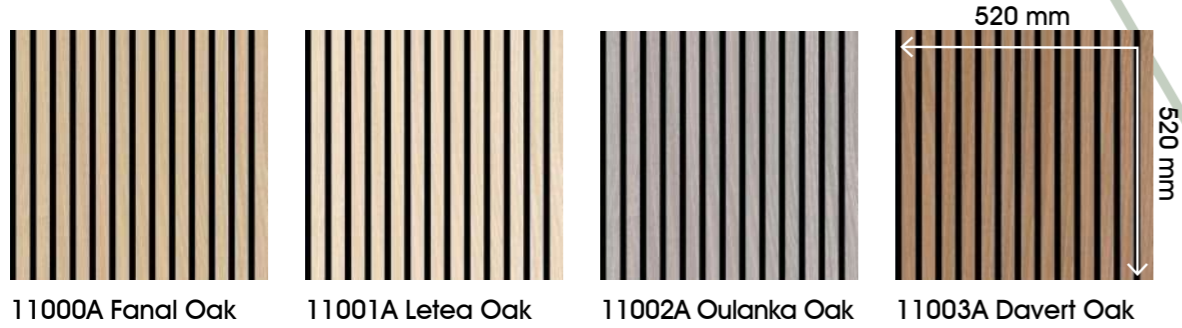

- ✓ The system is protected by utility model in Germany.
- ✓ A European patent is pending for the system and method of arrangement.

CONNECTOR

“ Infinite number of variants and Combinations possible.

FORMAT 520 x 520 x 10 mm