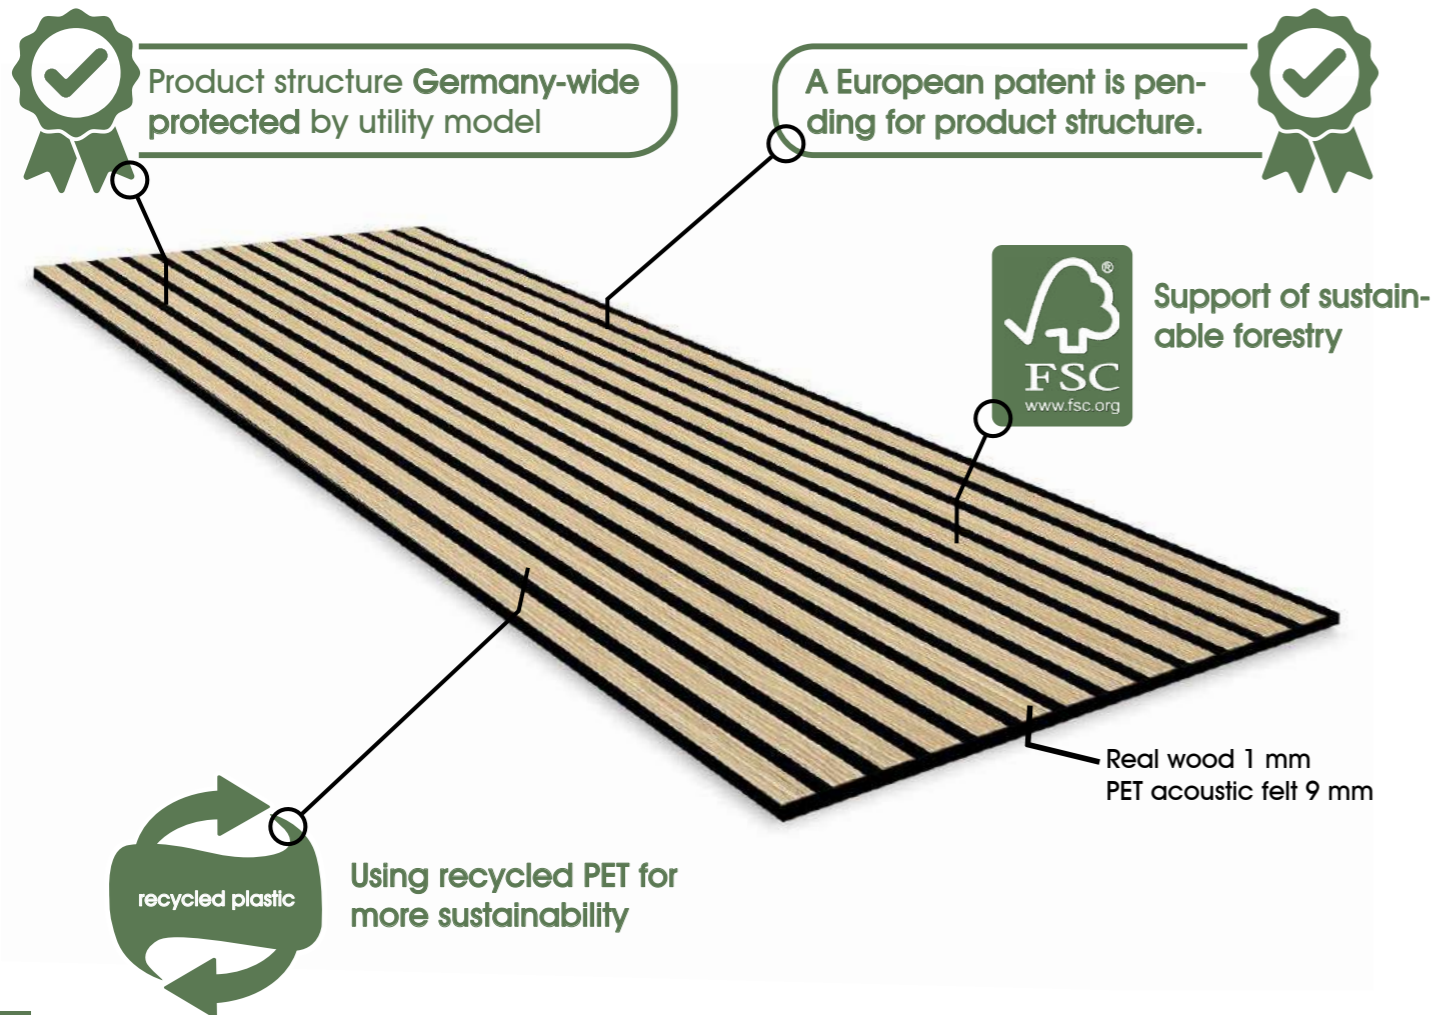

Seamless transitions are possible with the help of the connector, so that the overall picture is aesthetically pleasing results.

 Unique possibility to change the direction of the panels in the surface.

# Taking responsibility through use of sustainable materials

In addition to perfect room acoustics and design, the aspect of sustainability is particularly important to us. Therefore, we at JANGAL attach particular importance that we use sustainable materials in the production process. For example our 9 mm thick

acoustic felt is made of recycled PET materials and the wood we use wood we use comes from sustainable forestry. In this way we guarantee not only sustainable, but also healthy living and life in your apartment.