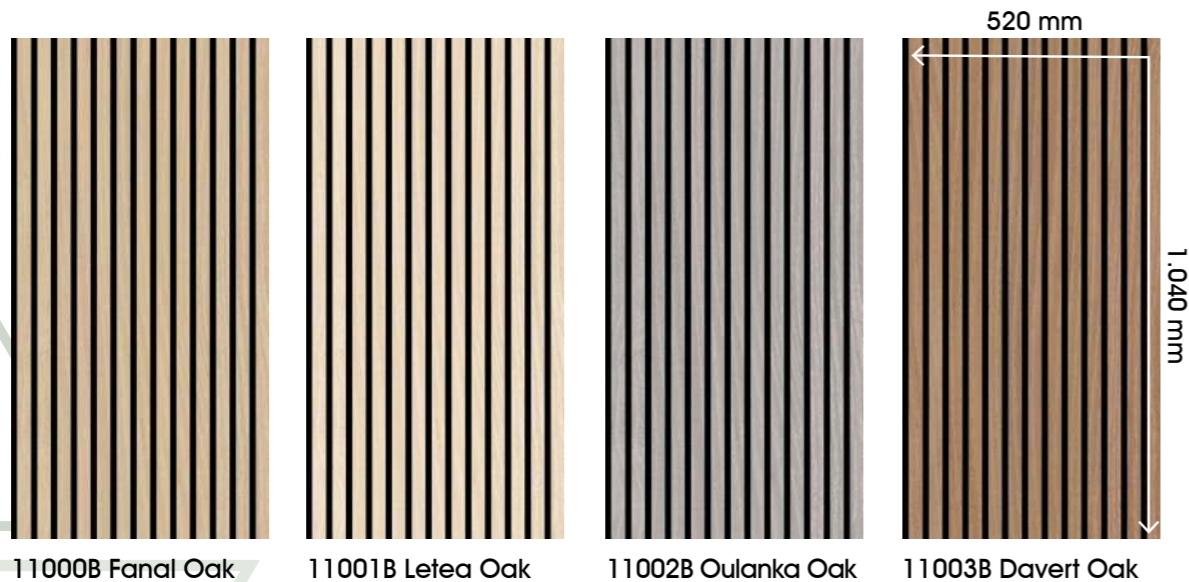

FORMAT 1.040 x 520 x 10 mm

“ Combination of different panel sizes for the first time possible.

“ No unwanted bumps from „wood on wood“.

Errors and omissions excepted. The color representation of the decors may differ from the original decors